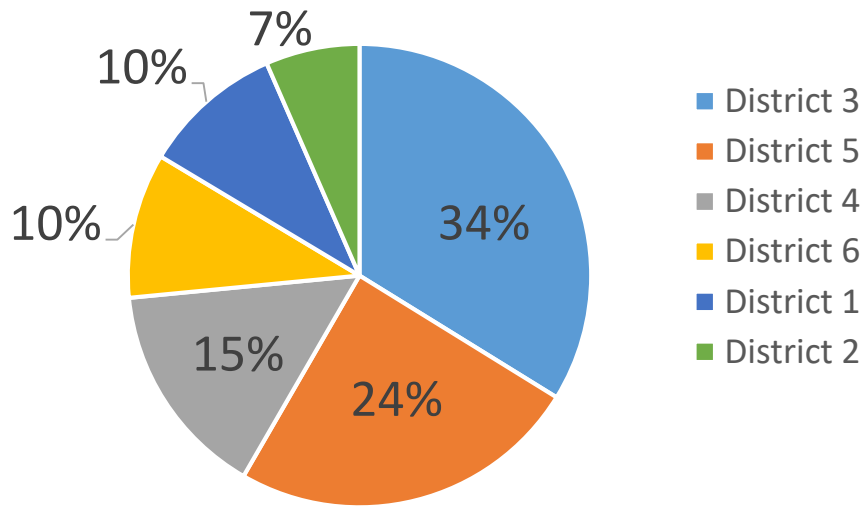

Nov-Dec Calls by District - Total Animal Control Calls into 311