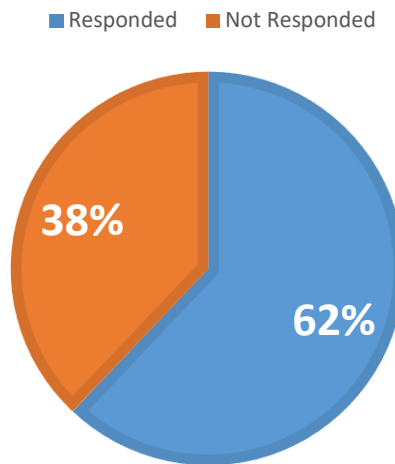

**242 calls and counting have not been responded to Nov 1 to Dec 31, 2019,
Including 88 Aggressive strays calls**

TOTAL ANIMAL CONTROL CALLS INTO 311 NOVEMBER - DECEMBER 2019

Responded vs Non Responded

RESPONDED VS NON RESPONDED CALLS