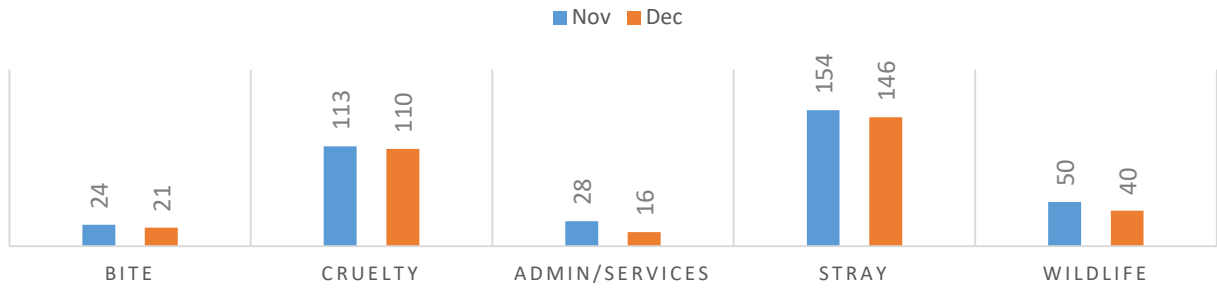

**242 calls and counting have not been responded to Nov 1 to Dec 31, 2019,
Including 88 Aggressive strays calls**

TOTAL ANIMAL CONTROL CALLS INTO 311 NOVEMBER - DECEMBER 2019

Responded vs Non Responded

RESPONDED VS NON RESPONDED CALLS