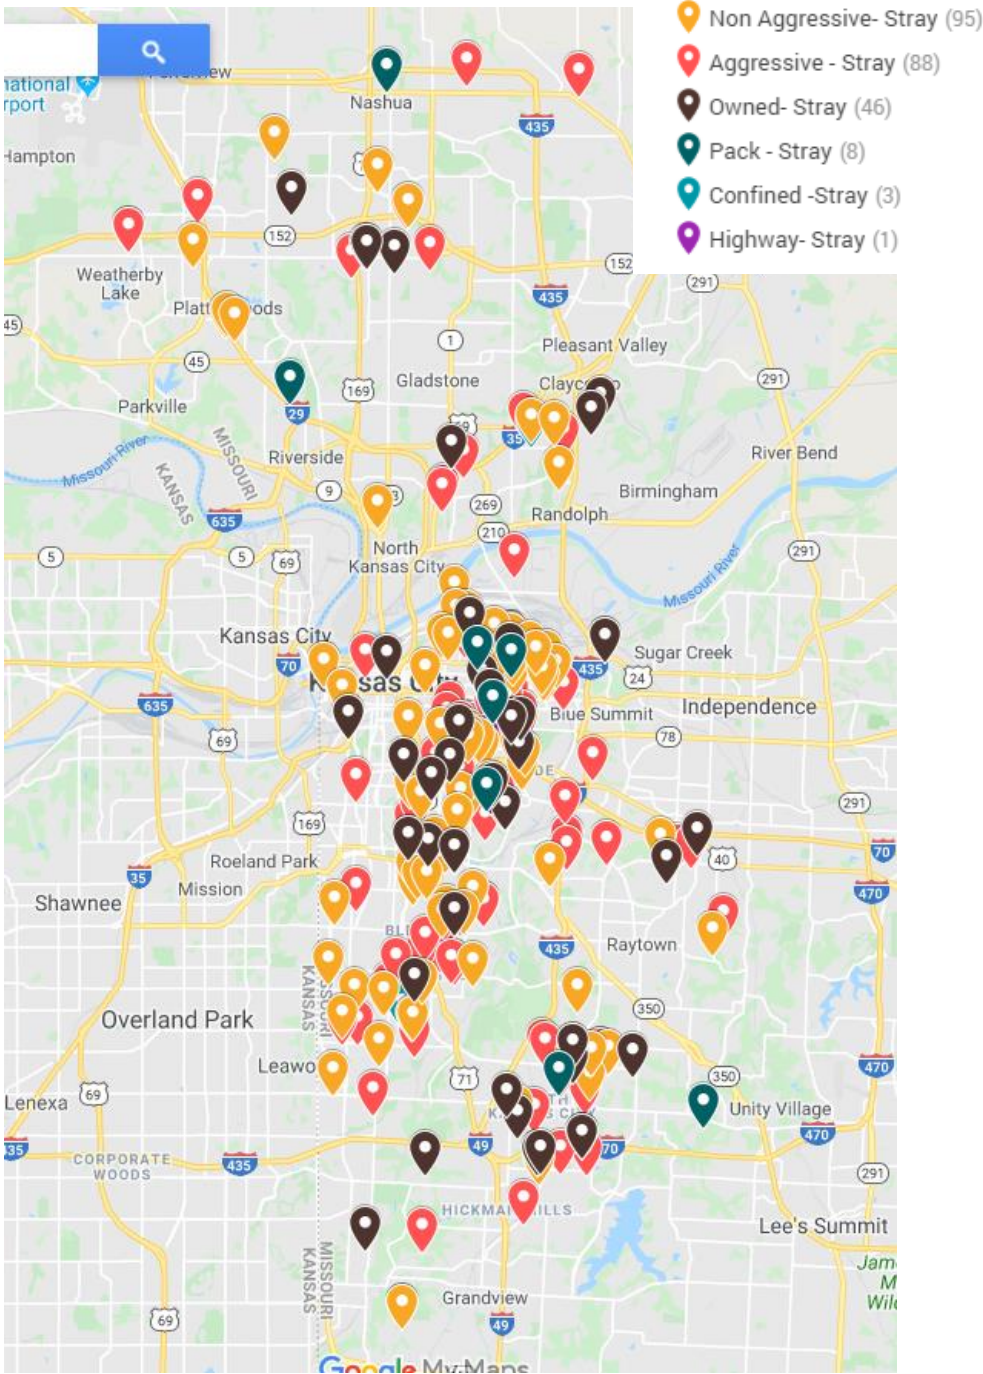

**242 calls and counting have not been responded to Nov 1 to Dec 31, 2019,
Including 88 Aggressive strays calls**