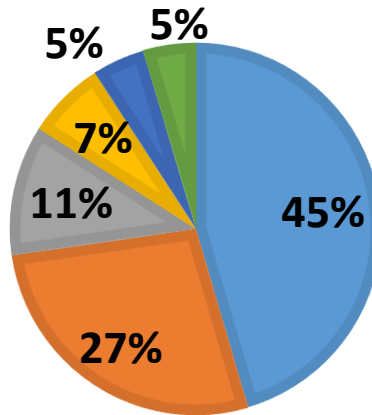

Nov-Dec Calls by District - Total Animal Control Calls into 311

**NON RESPONDED STRAY CALLS BY DISTRICT
NOVEMBER THROUGH DECEMBER 2019**

NON RESPONDED AGGRESSIVE STRAY CALLS NOVEMBER - DECEMBER 2019

■ District 3
 ■ District 5
 ■ District 1
 ■ District 6
 ■ District 2
 ■ District 4