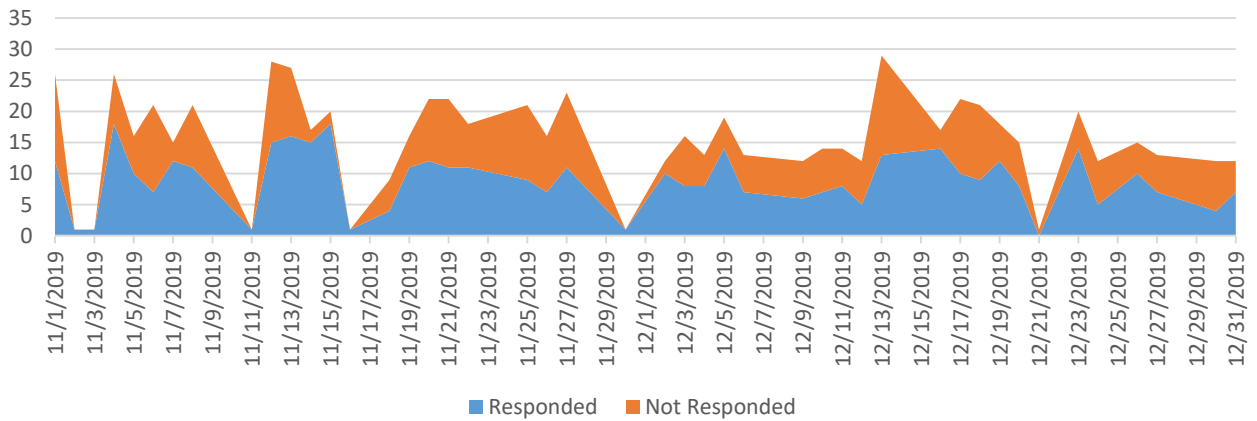

**242 calls and counting have not been responded to Nov 1 to Dec 31, 2019,
Including 88 Aggressive strays calls**

TOTAL ANIMAL CONTROL CALLS INTO 311 NOVEMBER - DECEMBER 2019

Responded vs Non Responded

RESPONDED VS NON RESPONDED CALLS